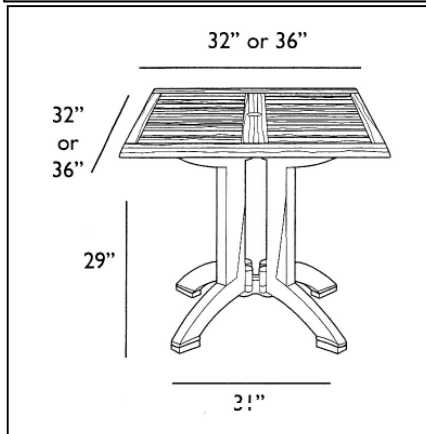

NATIONAL OUTDOOR FURNITURE, INC.

1210 W. Main Street #296. Riverhead, NY 11901
Toll-Free Phone: 1-888-663-4621
Phone: 631-369-9099 Fax: 631-207-8312
Email: nofinc@optonline.net
www.nationaloutdoorfurniture.com

NATIONAL OUTDOOR FURNITURE, INC.

144 Murdock Road #325 Pomfret Center, CT 06259
Toll-Free Phone: 1-888-516-8873
Phone: 1-860-974-1551 Fax: 516-706-1901
Email: nofinc@earthlink.net
www.nationaloutdoorfurniture.com